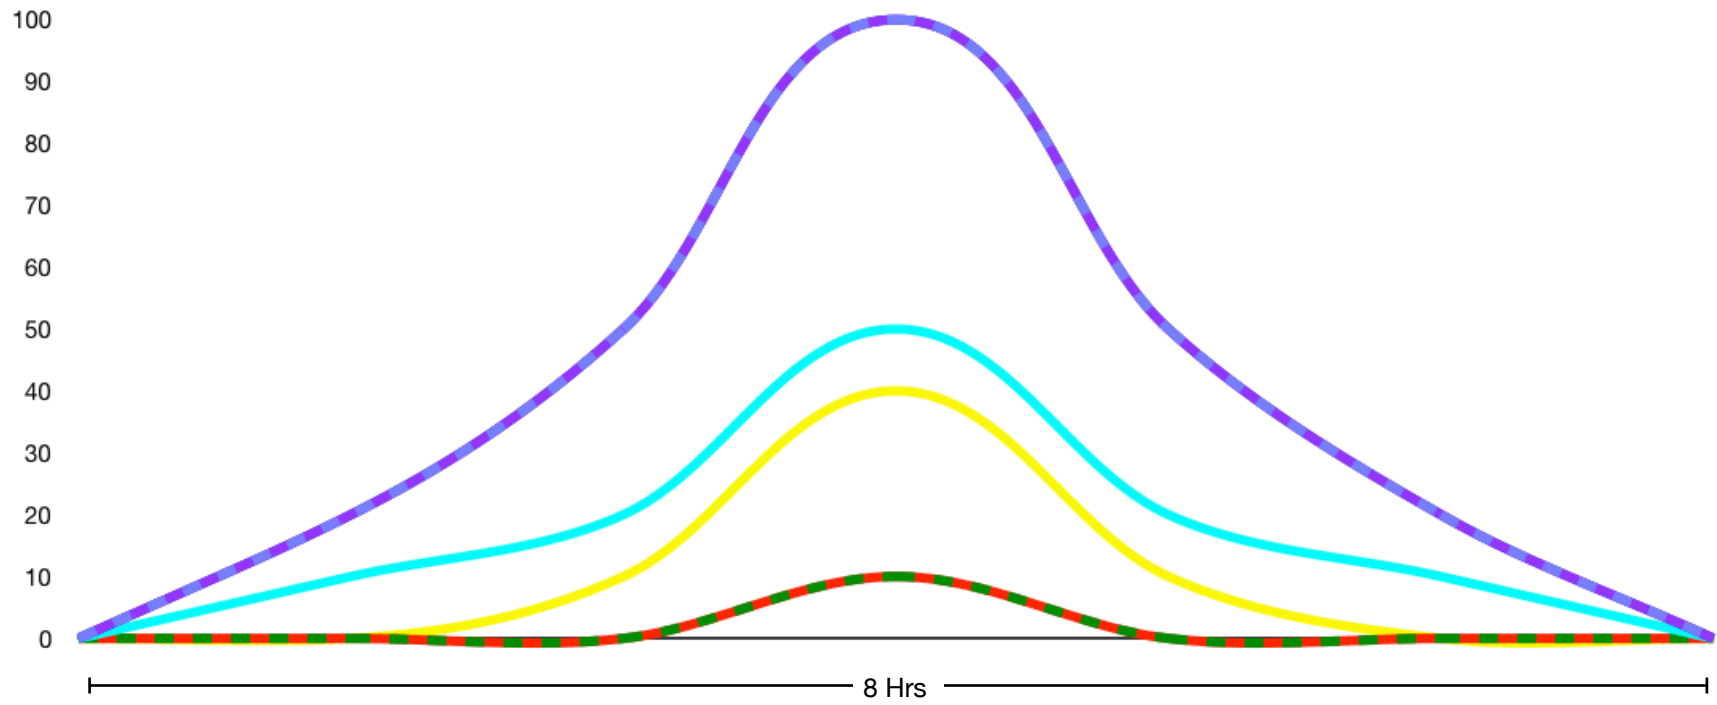

Lighting Schedule Guide

UV	0	20	50	100	50	20	0
Violet	0	20	50	100	50	20	0
Royal Blue	0	20	50	100	50	20	0
Blue	0	10	20	50	20	10	0
Green	0	0	0	10	0	0	0
Red	0	0	0	10	0	0	0
Cool White	0	0	10	40	10	0	0